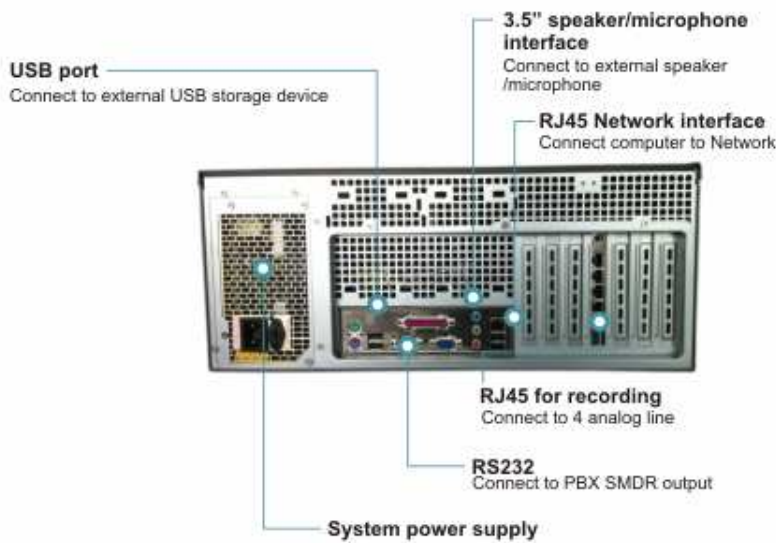

AF Series - Modular multi-line voice logger system

AF series is high-end voice logger based on industrial-grade computer. Each AF voice logger starts from 16 channels and is expandable up to 150 channels. It works with 5 voice cards includes

- AFC16- 16 channel analog voice card
- AFCX – E1/T1 digital voice card

Excellent design ~ brings you more convenient life

Microsoft Windows XP Embedded OS

Preload Windows XP embedded OS. In addition to recording relative software, there are no other program can be installed. AF provides stable system and low consumption of resources to avoid unexpected events.

35,000 hours can be recorded in 500G HDD, equivalent 35,000 times to the traditional 60-minute cassette recording

Scalable expansion

Each AF voice logger unit can be a mixed analog, digital recording solution with maximum of 80 analog or 5 E1/T1 channels. If the unit capacity is not fully occupied, number of channel can be increased simply by adding extra recording cards.