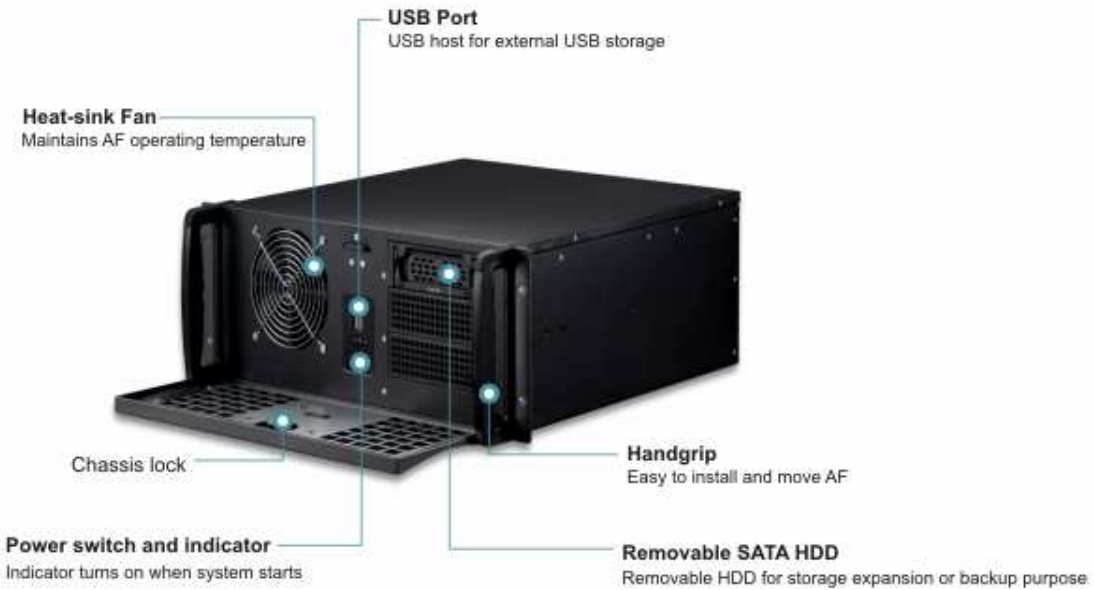

AF Series - Modular multi-line voice logger system

AF series is high-end voice logger based on industrial-grade computer. Each AF voice logger starts from 16 channels and is expandable up to 150 channels. It works with 5 voice cards includes

- AFC16- 16 channel analog voice card
- AFCX – E1/T1 digital voice card

Excellent design ~ brings you more convenient life

Microsoft Windows XP Embedded OS

Preload Windows XP embedded OS. In addition to recording relative software, there are no other program can be installed. AF provides stable system and low consumption of resources to avoid unexpected events.