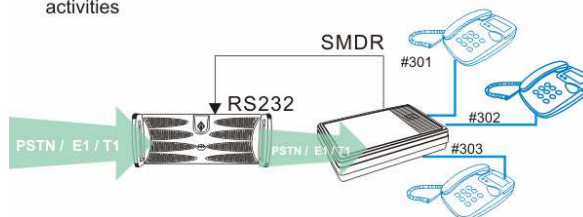

- **Never record Numbers**
  System can assign a special number; or a extension number for non-recording purpose

- **Storage capacity management**
  Auto loop recording Storage capacity notification

- **Single Recording**
  If the system is not set to record any call, you can still record your current conversation anytime before ending your call by entering your pre-defined recording key. For instance, you enter your pre-defined code during your call. After you finish your call, your previous call record is recorded in the system already!

- **Station Management Detail Recording.**
  Supports SMDR (Station Management Detail Recording). AR series multi-channel recording system can pull reports to show the origins of each call to distinguish each station's activities