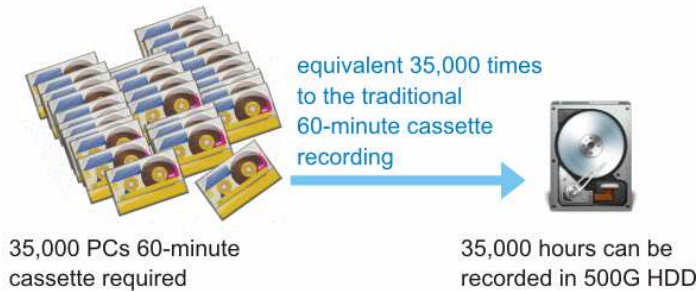

AF Series - Modular multi-line voice logger system

AF series is high-end voice logger based on industrial-grade computer. Each AF voice logger starts from 16 channels and is expandable up to 150 channels. It works with 5 voice cards includes

- AFC16- 16 channel analog voice card
- AFCX – E1/T1 digital voice card

Excellent design ~ brings you more convenient life

Microsoft Windows XP Embedded OS

Preload Windows XP embedded OS. In addition to recording relative software, there are no other program can be installed. AF provides stable system and low consumption of resources to avoid unexpected events.

High Capacity Storage

Built-in 500G HDD supports 35,000 hours recordings. Equivalent 1 year call recordings of 16 channel with 5hours talking time a week

Digital recording provides longer time and more environmental protection source

35,000 hours can be recorded in 500G HDD, equivalent 35,000 times to the traditional 60-minute cassette recording

Scalable expansion

Each AF voice logger unit can be a mixed analog, digital recording solution with maximum of 80 analog or 5 E1/T1 channels. If the unit capacity is not fully occupied, number of channel can be increased simply by adding extra recording cards.